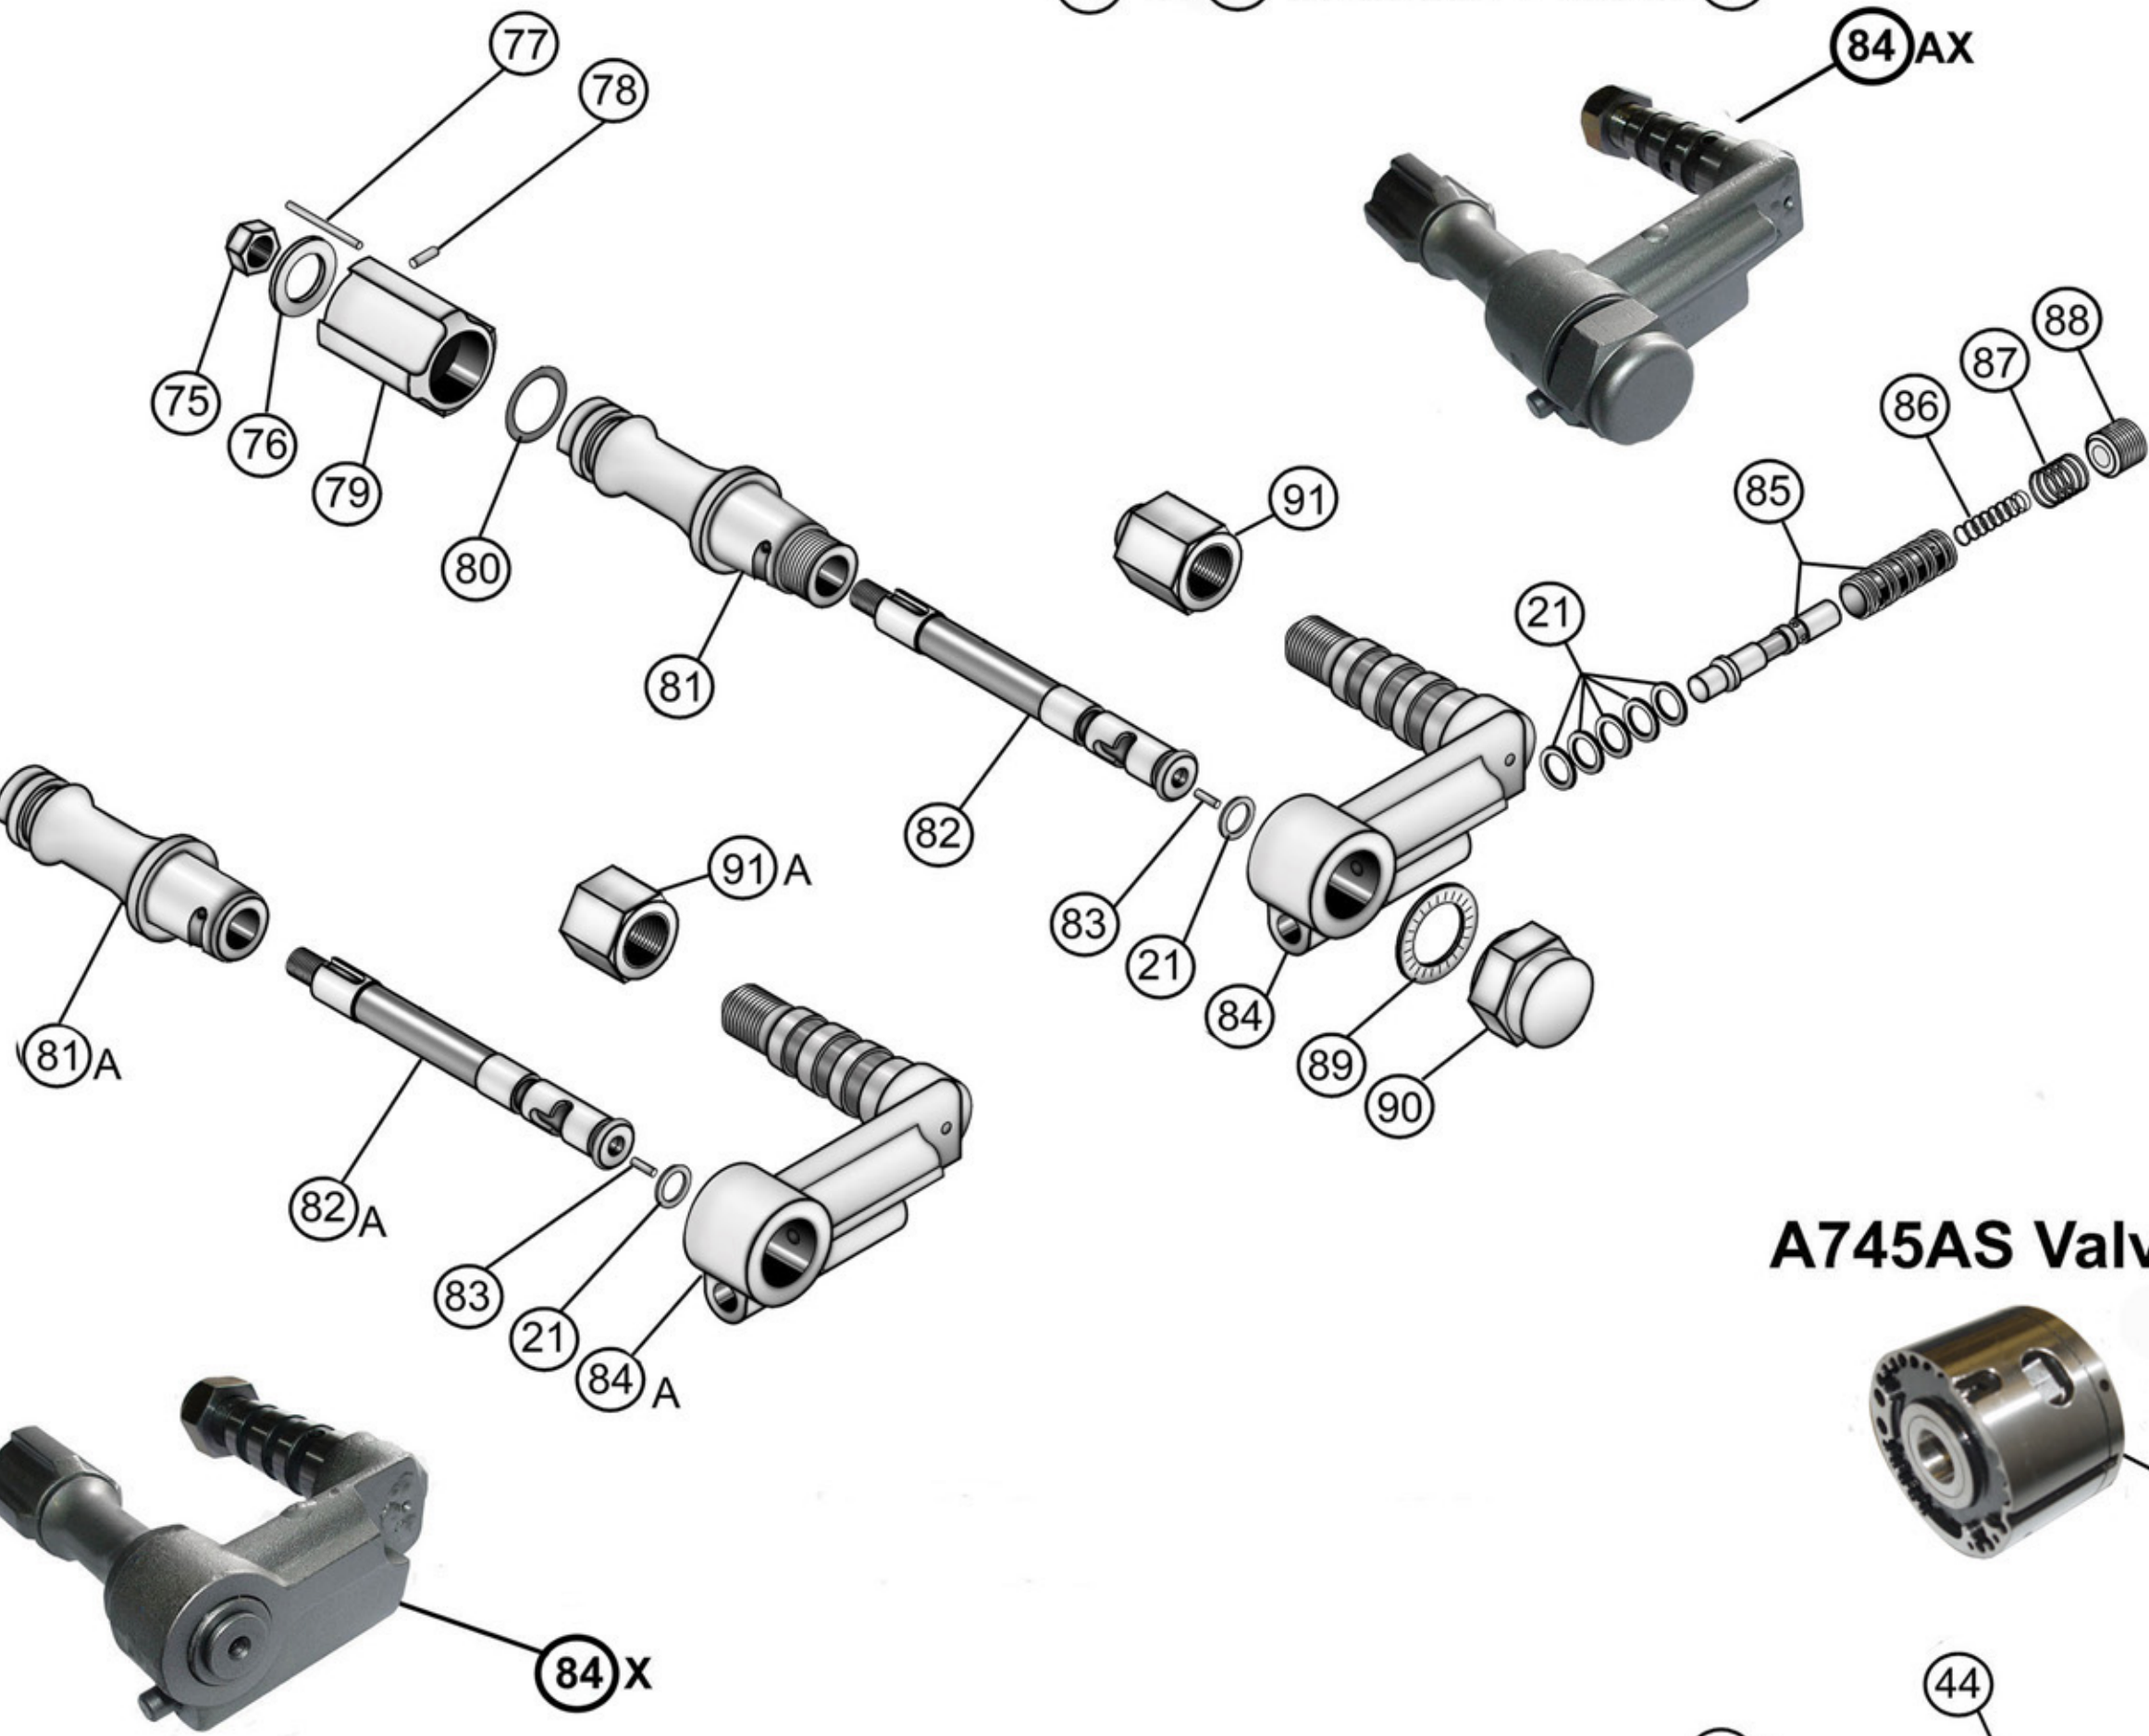

C8632B Handle Adapter Assembly

Jack Handle Tapered

(75) to (91) inclusive + six of (21)

A693AX Clevis Body Assembly

(64)-(65)-(66)-(67)-(68)-(69)-(3)-(71)-(72)-(73)-(74)

A745AS Valve Assembly

(45)-(46)-(47)

B1178AS Chuck Assembly c/w Chuck Nut & Insert

(53)(55)(63)

B1178A Chuck Assembly c/w Chuck Nut

(53)(55)

B2334A Piston c/w Rifle Nut

(48)(49)

(170) 5048912 Lubricator

PHQ250JHM Jackleg Drill