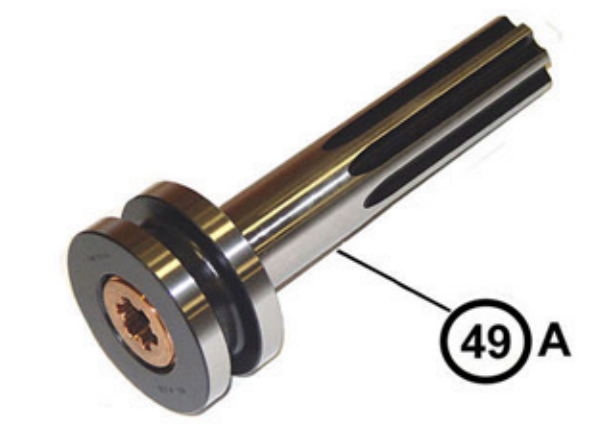

C8632B Handle Adapter Assembly

Jack Handle Tapered

(75) to (91) inclusive + six of (21)

A693AX Clevis Body Assembly

(64)-(65)-(66)-(67)-(68)-(69)-(3)-(71)-(72)-(73)-(74)

A745AS Valve Assembly

(45)-(46)-(47)

B1178AS Chuck Assembly c/w Chuck Nut & Insert

(53)(55)(63)

B1178A Chuck Assembly c/w Chuck Nut

(53)(55)

B2334A Piston c/w Rifle Nut

(48)(49)

(170) 5048912 Lubricator

PHQ250JHM Jackleg Drill