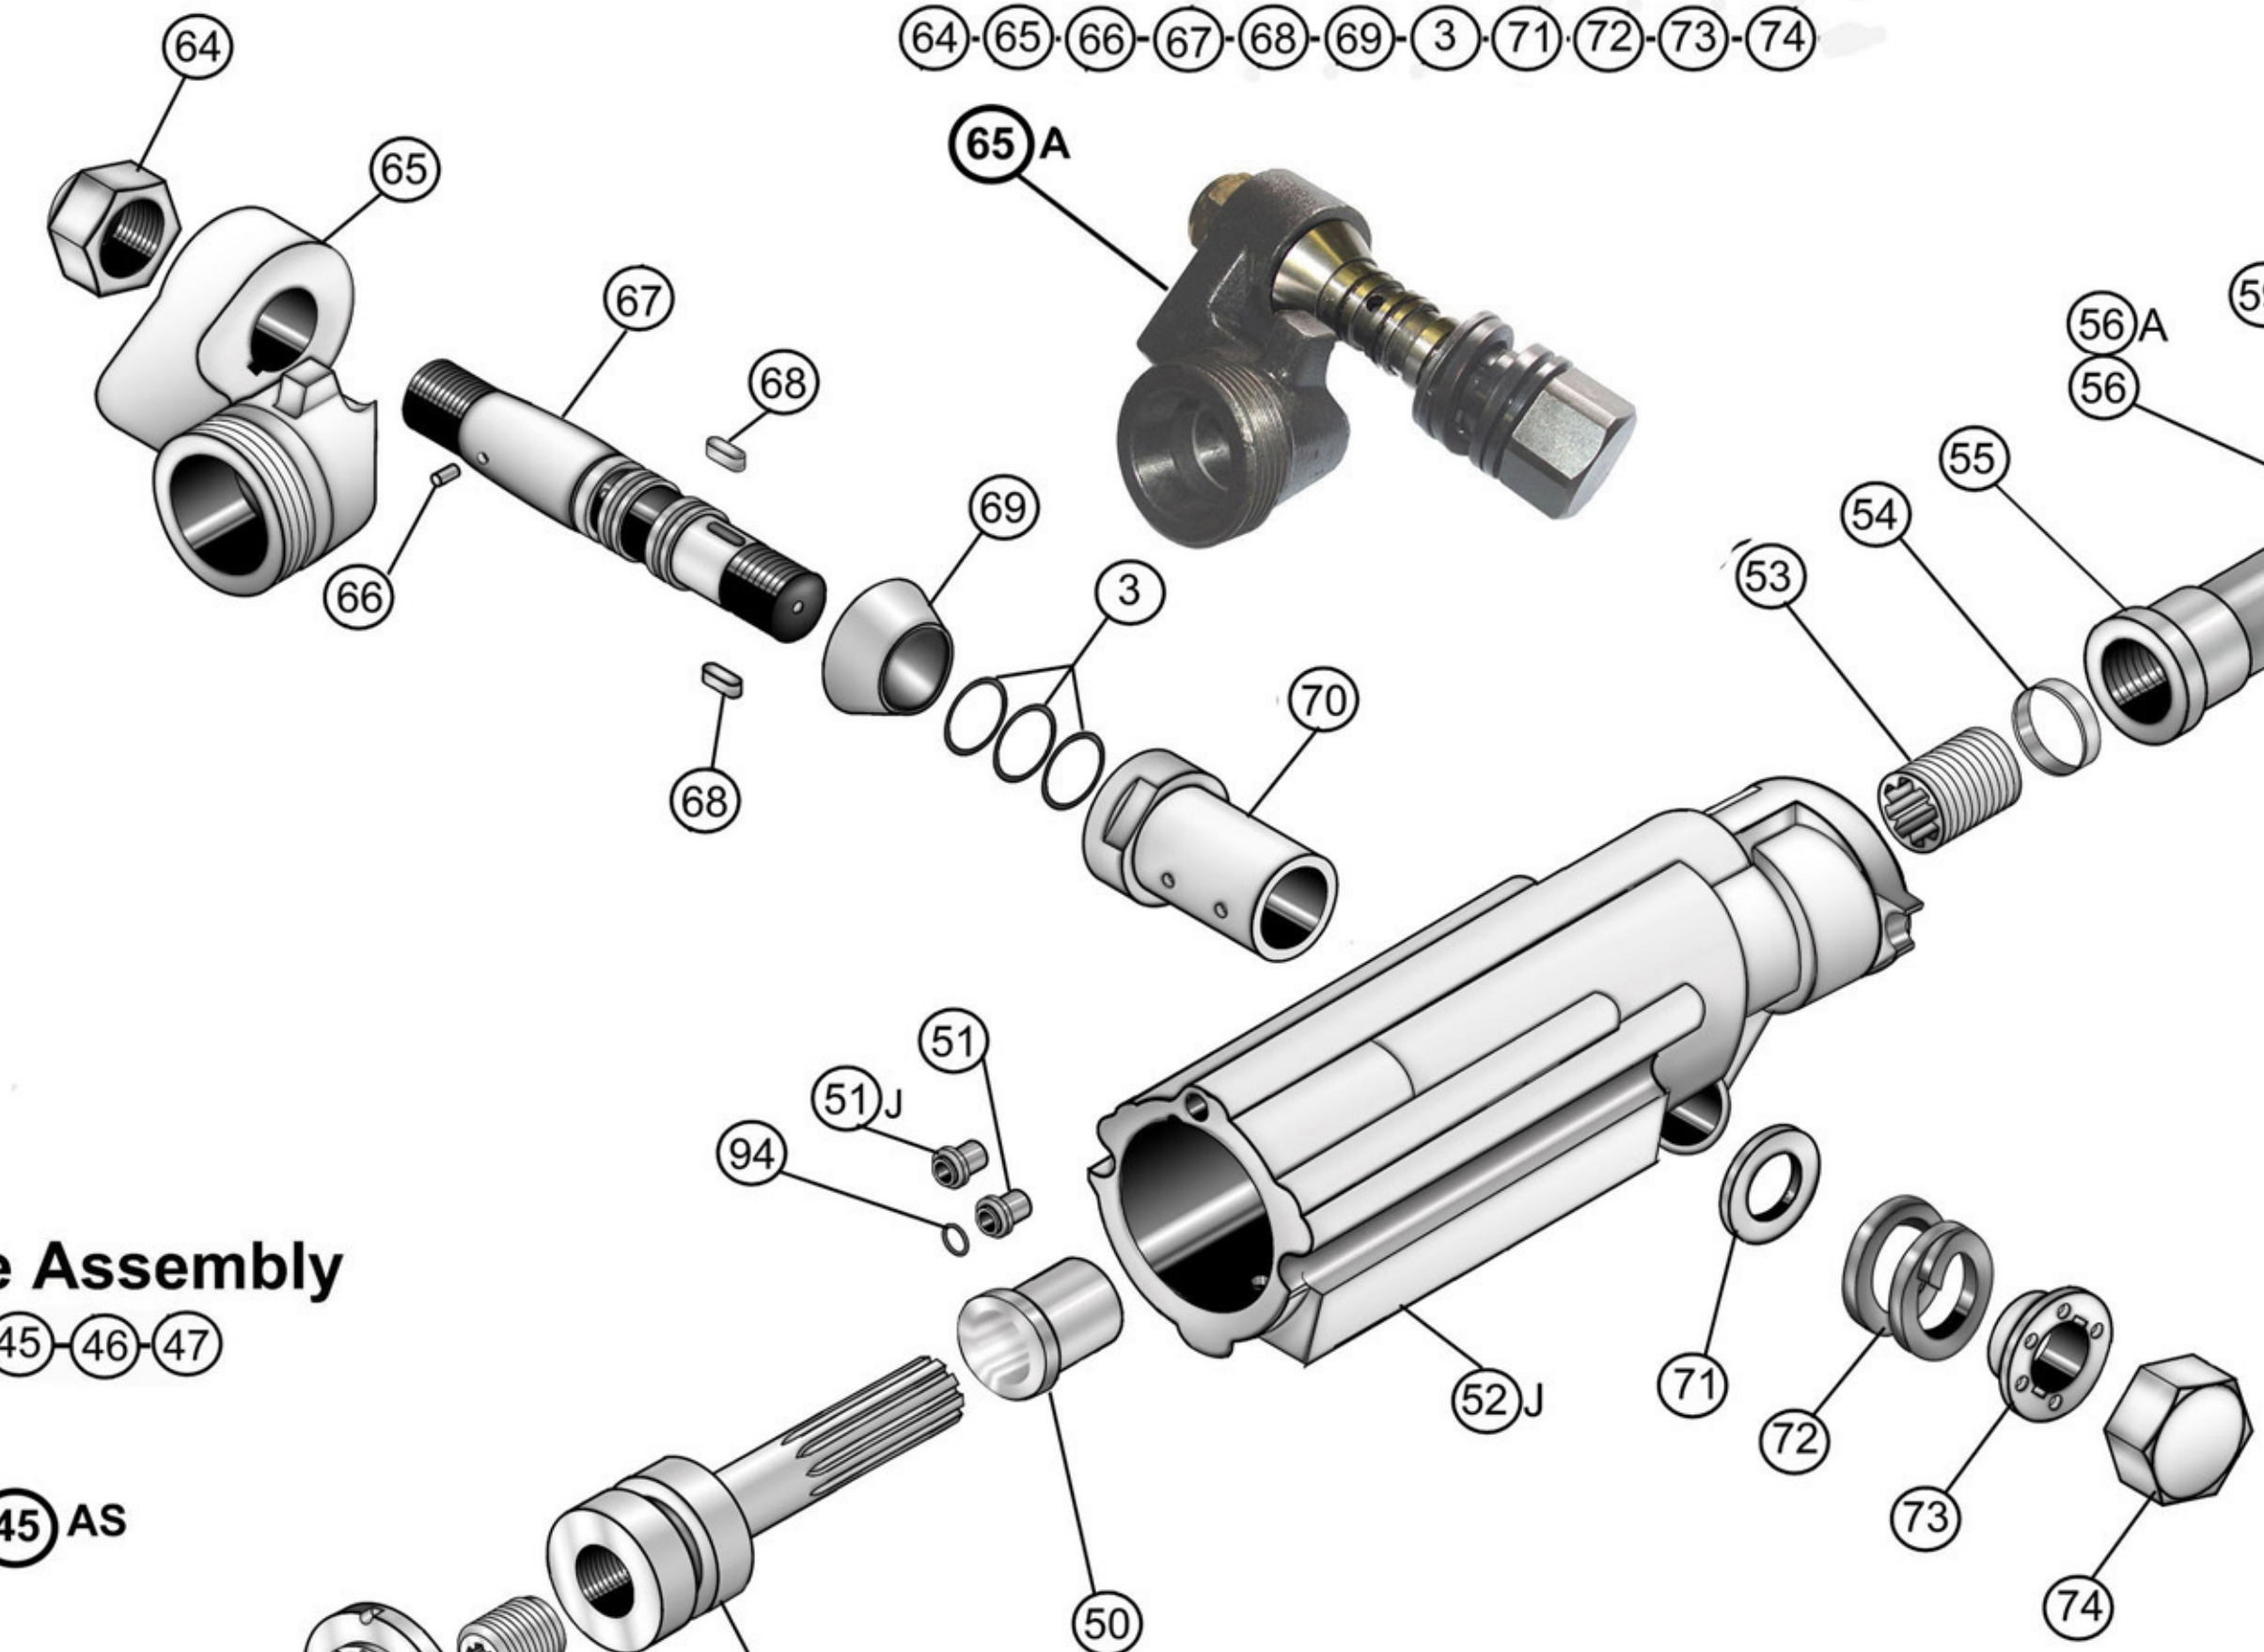

A693AX Clevis Body Assembly

(64)-(65)-(66)-(67)-(68)-(69)-(3)-(71)-(72)-(73)-(74)

A745AS Valve Assembly

(45)-(46)-(47)

B1178AS Chuck Assembly c/w Chuck Nut & Insert

(53)(55)(63)

B1178A Chuck Assembly c/w Chuck Nut

(53)(55)

B2334A Piston c/w Rifle Nut

(48)(49)

(170) 5048912 Lubricator

PHQ250JHM Jackleg Drill