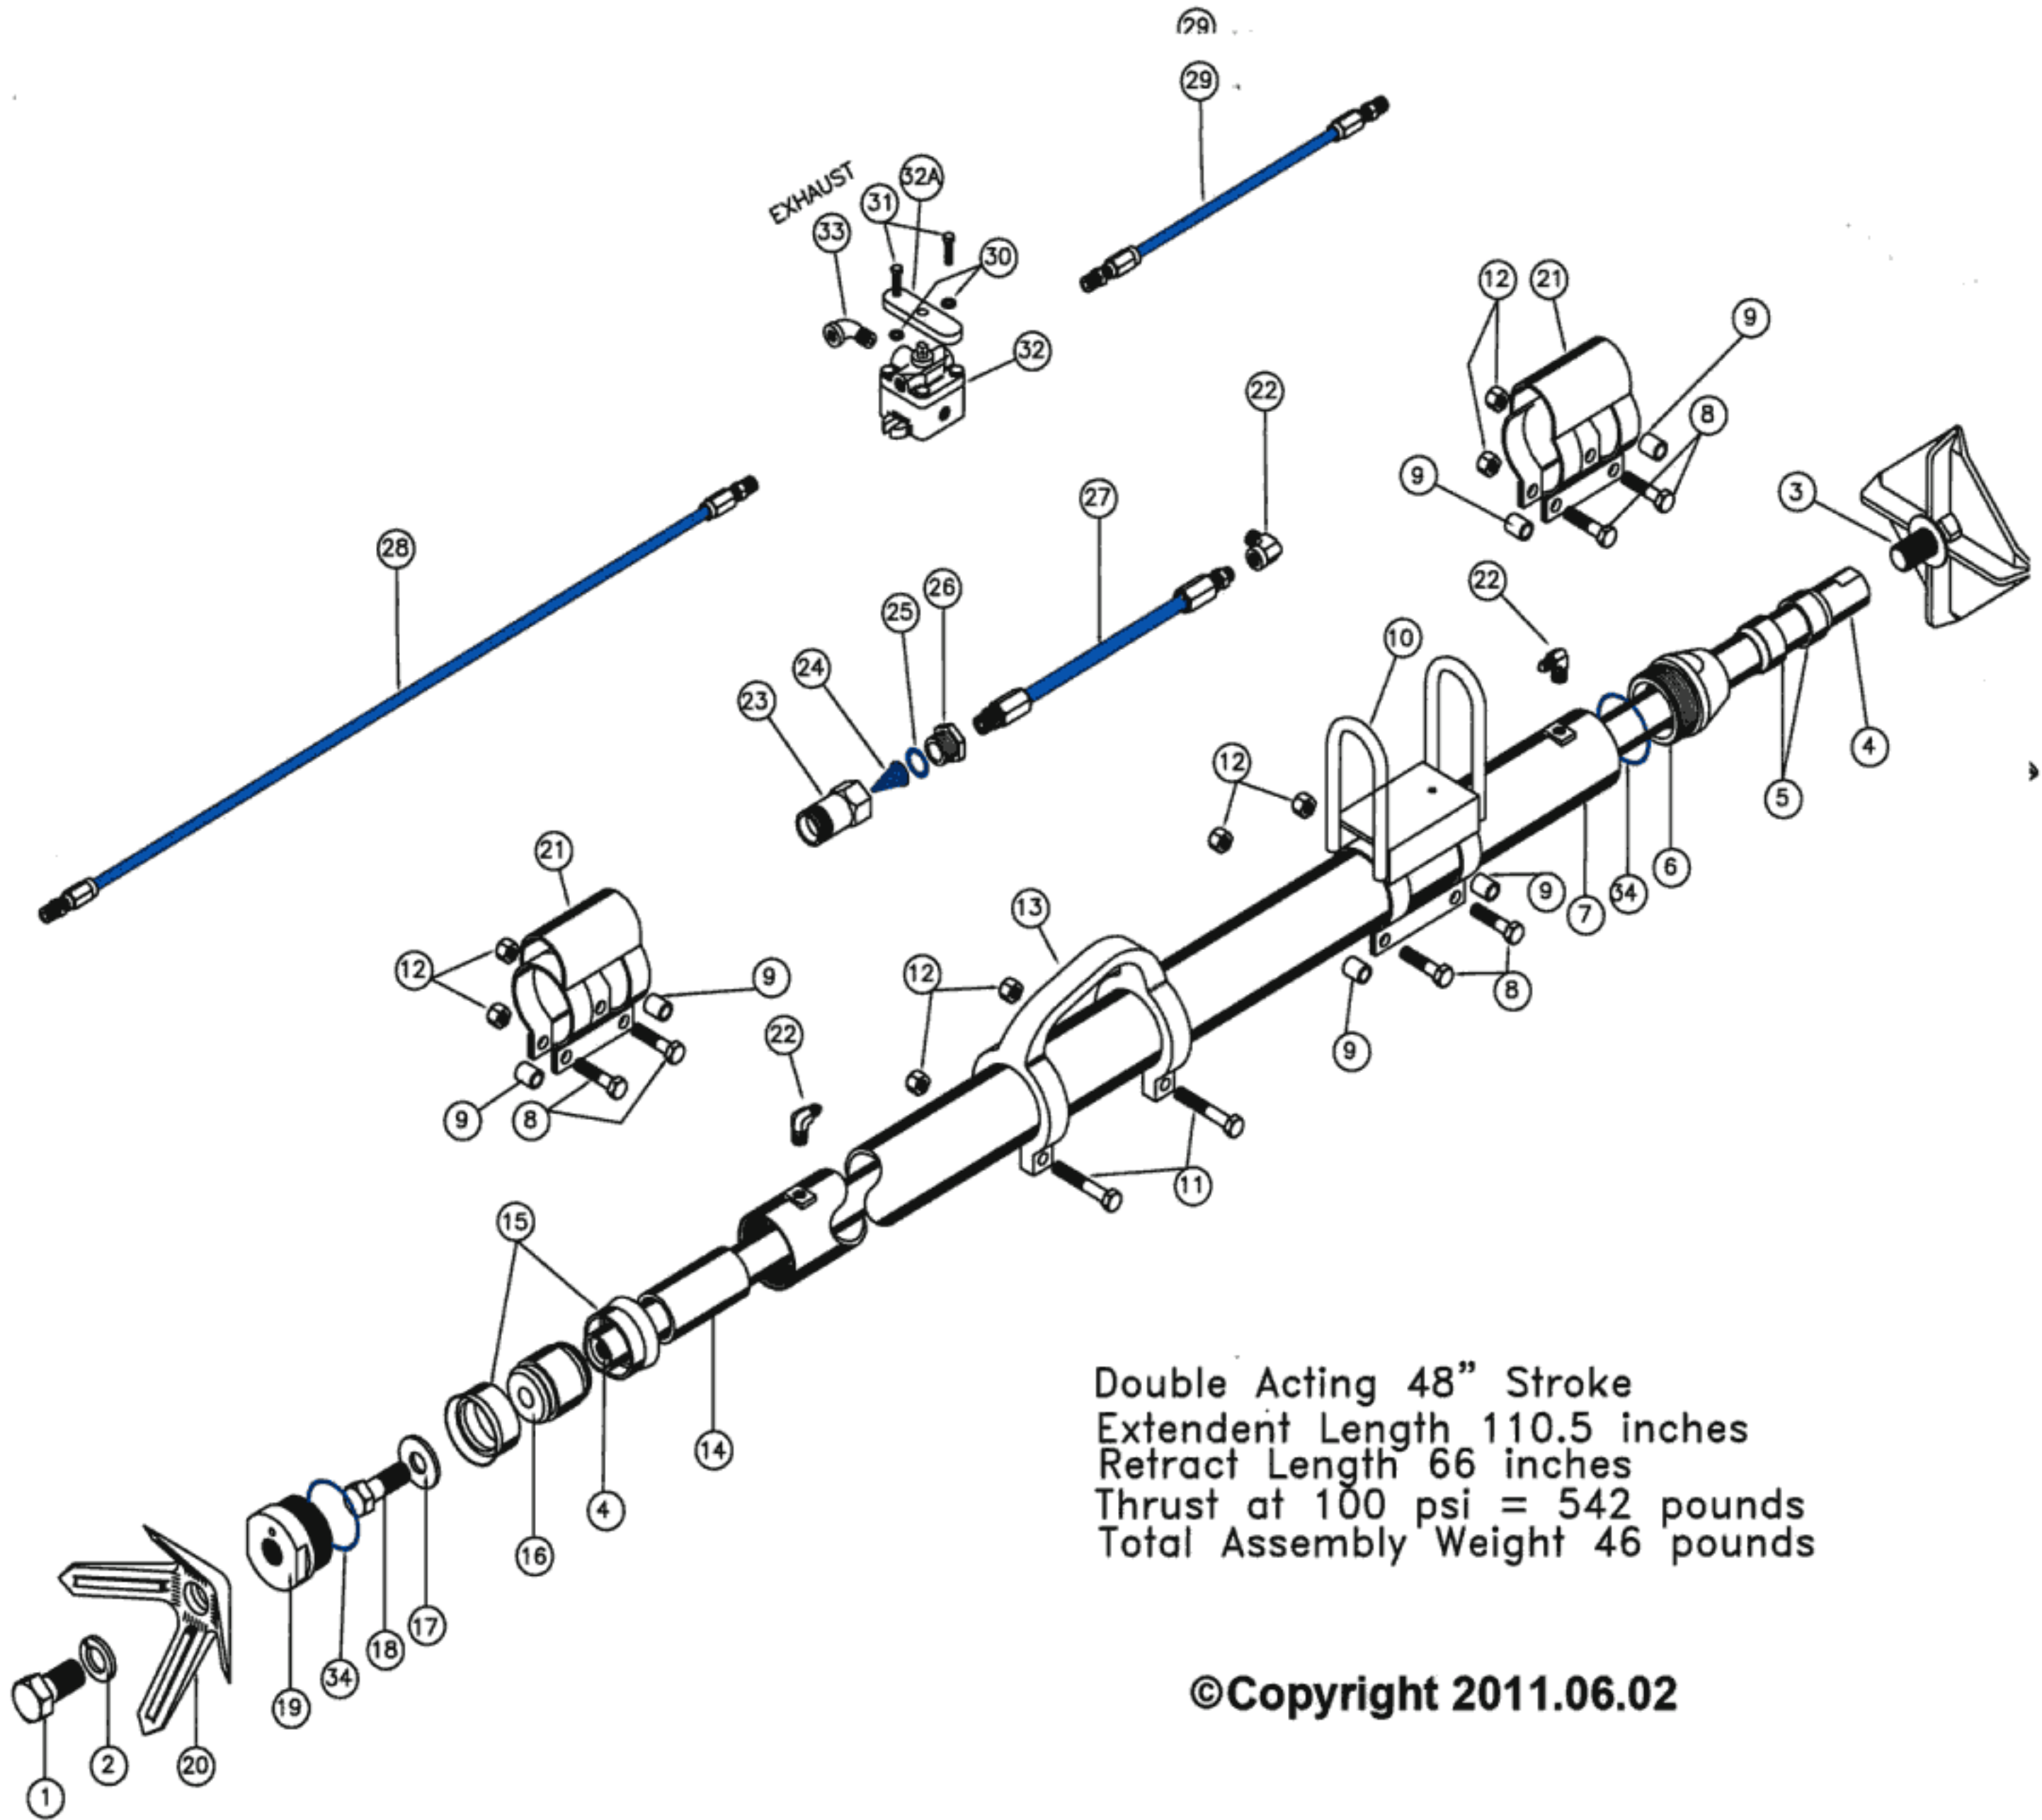

546238SPF SCREEN PUSHER

Double Acting 48" Stroke
 Extend Length 110.5 inches
 Retract Length 66 inches
 Thrust at 100 psi = 542 pounds
 Total Assembly Weight 46 pounds

©Copyright 2011.06.02

ITEM	QTY	PART No.	DESCRIPTION
1	1	90002058	HEXHEAD CAPSCREW 1" - 8 x 2" LG
2	1	9003028	LOCKWASHER 1"
3	1	354236SP1	FOOT PIECE
4	1	5460221M	PISTON ROD
5	2	13578061	WIPER
6	1	13586141R	ALUMINUM CYLINDER BUSHING
7	1	3561481M	FEED CYLINDER C/W ITEM 22
8	6	900037407	HEXHEAD CAP SCREW 7/16"x 2 1/4" LG
9	6	SPG1S	SPACER
10	1	SPH42B	VALVE BRACKET
11	2	900020226	HEXHEAD CAPSCREW 7/16"-14 x 3" LG
12	8	90049014	NYLOC NUT 7/16"
13	1	13583004M	HANDLE
14	1	EPH15001	1 1/2" x 1" LG AIR HOSE
15	2	13577312	BUCKET
16	1	1357732M	PISTON HEAD
17	1	13581531	DISC WASHER 3/4"
18	1	90002066	HEXHEAD CAPSCREW 3/4"-10 x 2 1/2" LG

ITEM	QTY	PART No.	DESCRIPTION
19	1	356155	CYLINDER PLUG
20	1	354236	FOOT PIECE
21	2	SPG1	GUARDS
22	3	SP1414HE	HYDRAULIC ELBOW 1/4" NPT
23	1	1356588	SPUD
24	1	355538	SCREEN
25	1	910660211	O RING
26	1	SP3834RB	REDUCING BUSHING 3/8" F x 3/4" M
27	1	SP4216A	AIR INLET ASSEMBLY
28	1	SP42143A	FEED ASSEMBLY
29	1	SP4214A	RETRACT ASSEMBLY
30	2	90002011	HEXHEAD CAPSCREW 1/4" x 20 x 1" LG
31	2	9003021	LOCKWASHER 1/4"
32	1	SP14H42V	VALVE 1/4" c/w HANDLE
32A	1	SP14H42H	HANDLE
33	1	9010462	STREET ELBOW 90 MI 1/4" x 1/4"
34	2	910660224	O RING
35	5	SPT50LO	TIE WRAP 15 1/2" LG (NOT SHOWN)